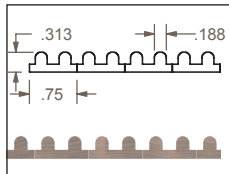

FLEXIBLE TAMBOUR PROFILES

All flexible tambour is available in **Red Oak (AK), Hard Maple (HM), Paint Grade (PT), Walnut (WL) & White Oak (WK).**

3/16" BEAD FLEXIBLE TAMBOUR

- **011248103** Style 103
  12"W X .313"T X 48"L
- **011296103** Style 103
  12"W X .313"T X 96"L