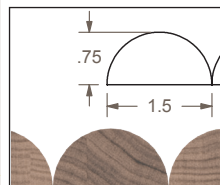

Featured: Painted/Stained American Hardwood Tambour

- **011248106** Style 106
  12"W X .75"T X 48"L
- **011296106** Style 106
  12"W X .75"T X 96"L