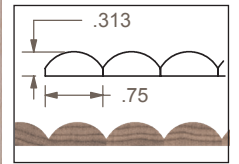

011296206 Style 206

12"W X .344"T X 96"L

FLEXIBLE TAMBOUR PROFILES

All flexible tambour is available in **Red Oak (AK), Hard Maple (HM), Paint Grade (PT), Walnut (WL) & White Oak (WK).**

3/16" BEAD FLEXIBLE TAMBOUR

- 011248103** Style 103
12"W X .313"T X 48"L
- 011296103** Style 103
12"W X .313"T X 96"L

3/4" BEAD FLEXIBLE TAMBOUR

- 011248101** Style 101
12"W X .313"T X 48"L
- 011296101** Style 101
12"W X .313"T X 96"L