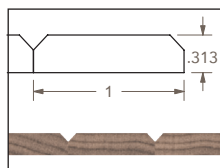

5 HARDWOOD SPECIES & CUSTOM PANELS

LARGE PROFILE FLEXIBLE TAMBOUR

All flexible tambour is available in **Red Oak (AK), Hard Maple (HM), Paint Grade (PT), Walnut (WL) & White Oak (WK)**.

1" BEVEL FLEXIBLE TAMBOUR

011248203 Style 203

12"W x .313"T x 48"L

011296203 Style 203

12"W x .313"T x 96"L